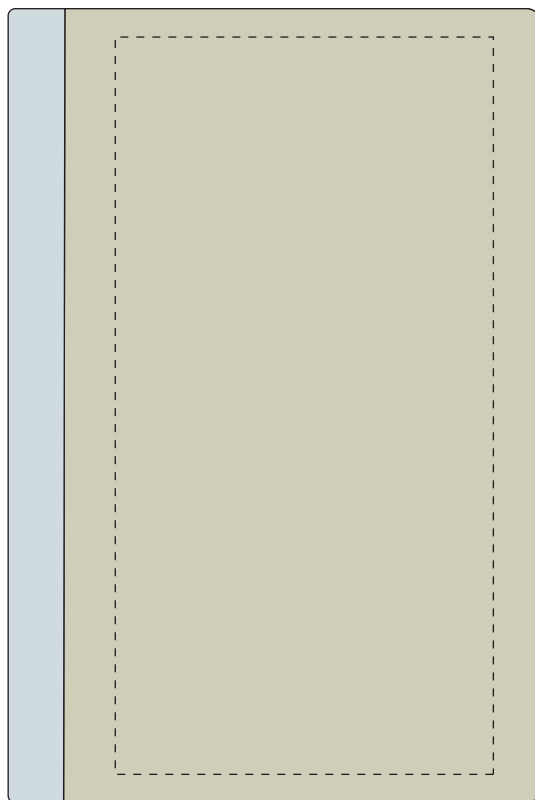

Your Ref:

Quantity:

Product Code: QS1690

Our Ref:

Version: 1

Product Colour: WHITE

PRINTING CONCERNS:**PRODUCT INFO:**

We stock this item in the following colours

**PANTONE REFERENCE(S)**
 Full colour printing

ARTWORK SCALE 50%

Product Image for visualisation
- colours may vary

-  CENTRED TO PRINT AREA
-  CENTRED TO NOTEBOOK

The dashed line is to demonstrate print area and will not appear on your printed item

To proceed, please approve visual via the online system.

ARTWORK SCALE 100%

Max print area: 100mm x 195mm